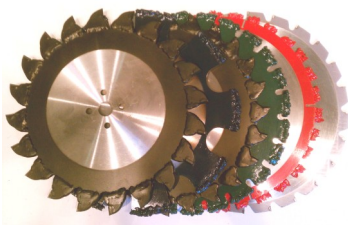

DMR BCS 732/722 Trencher

DMR offers many cutting blade options to pair with your trencher. This allows you the flexibility to install in the toughest of ground or in a manicured lawn with professionalism and ease. All of our cutting blades are custom made from high nickel, high carbon alloy tool steel. Our blades will outlast any of our competitors who use anti-abrasion steel; which is much softer and less durable.

We are excited to introduce to you our partnership with BCS America. BCS tractors are owned by 1.5 million people worldwide. Powered by a reliable Honda engine & custom manufactured for your trenching needs by DMR. DMR is the original wire trencher manufacturer for the pet fencing industry since 1990. Installers will enjoy the dependability of the Honda engine combined with the intuitive design of the DMR/BCS Trencher. At the heart of the BCS is the all gear driven and automotive-style clutch. This means less maintenance and costly repairs (no belts or chains to replace or adjust)! This will save you time and money letting you do what you do best; install fences. Weighing in at approx 300# it's heavy duty and easily transported at the same time. Handle bar height adjustment allows for compact stow away or comfort during operation. DMR/BCS Trenchers offer the flexibility of 180 degree reversible handle bars that allow you to get into smaller spaces and safely navigate hills and tough terrain. DMR and BCS together provide proven performance, durability and versatility at a reasonable cost to you.

Custom Trenchers
Since 1990

◆ DMR/BCS 722 Trencher

- ◆ 8 HP Honda GX240
- ◆ All gear drive
- ◆ Adjustable Handle Bars
- ◆ Electric Start Available
- ◆ **\$3500**

◆ DMR/BCS 732 Trencher

- ◆ 11 HP Honda GX340
- ◆ Larger Stock Tires for Traction
- ◆ Differential Drive** with Lock for positive traction exceptional maneuverability!
- ◆ **\$4200**